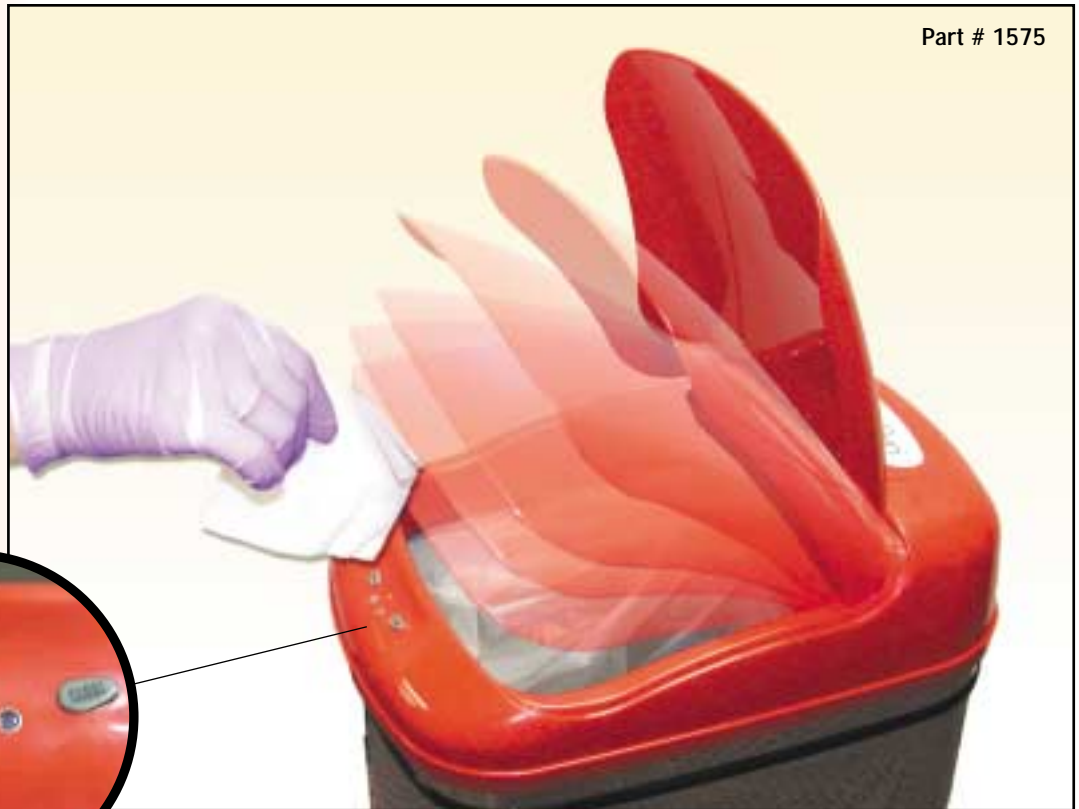

Ultra-SmartBin

Motion Activated Lid Keeps Hands Safe From Biohazardous Wastes

- Infrared Sensors detect motion and provide "touchless" opening of lid — no buttons to press. No handles to lift. No pedals to step on.
- Lid closes automatically three seconds after hand/object is moved from area — provides superior odor and infection control.
- Three sizes available to fit any application.

Part# 1575

Part# 1570

Part# 1573

Removable ring keeps liners secure — makes disposal quick and easy (liner not included).

Part# 1750: 2 gallon size is ideal for lab countertops — replaces open or exposed bags or containers that are easily spilled or damaged.

Inner bin is easily removed for quick liner replacement.

ULTRA-SMARTBINS				
Part#	Description	Dimensions	Capacity	Weight
1570	Ultra-SmartBin, 2 Gallon, Red	17" x12" x 9"	2.2 Gallon	6 lbs.
1573	Ultra-SmartBin, 7 Gallon, Red	20" x14" x 10"	7.1 Gallon	8 lbs.
1575	Ultra-SmartBin, 12 Gallon, Red Lid with Stainless Steel Base	25" x16" x 13"	11.5 Gallon	10 lbs.

Ultra-BurnBin

Ultra-BurnBin combines the technology of the Ultra-SmartBin with the convenience of a biohazard box.

- Reusable SmartLid and Adapter slide securely on to single-use box.
- Replacement Adapters, Bio Bags and Boxes available.
- Starter Pack (Part# 1619) includes: (6) Boxes (with Lids), (6) Bio Bags and (1) SmartLid (with Adapter).
- Replacement Pack (Part# 1615) includes: (6) Boxes (with Lids) and (6) Bio Bags